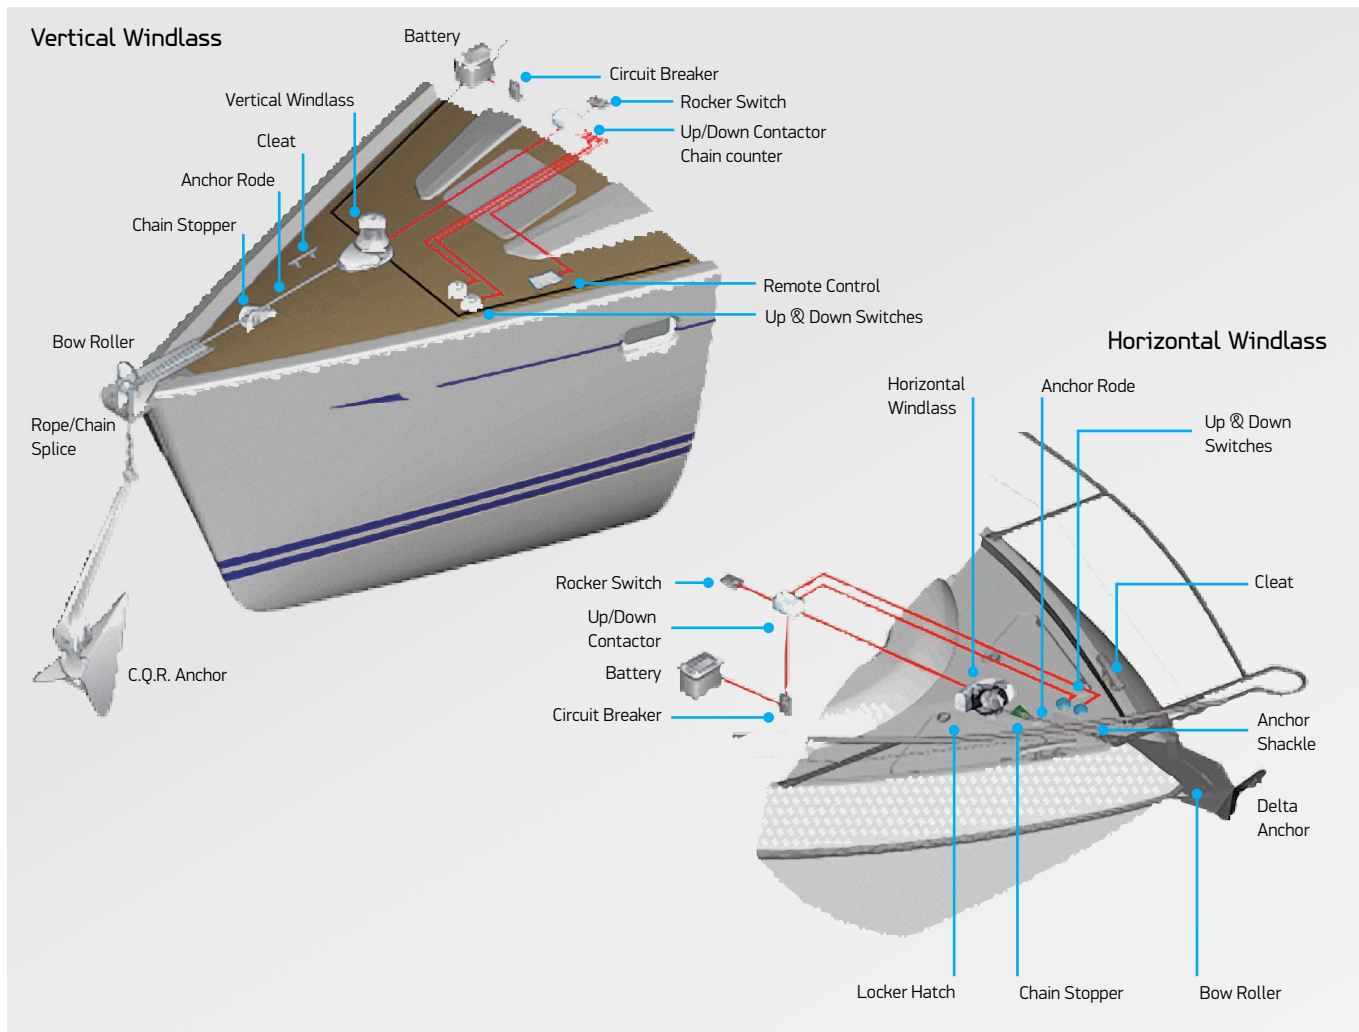

Windlass & Anchoring Know-How

Please see your owner's manual for complete installation diagrams.

Specify your Windlass

1 Deck Unit

Gypsy only

Gypsy and drum

2 Motor Gearbox

- Electric/hydraulic specification

3 Gypsy

- Chain specification

Switch kit and accessories

4 Circuit breaker

5 Contactor/ control box

6 Switch and accessories

7 Optional accessories

- A range of optional accessories are available for each model. Refer to the specific windlass model pages.